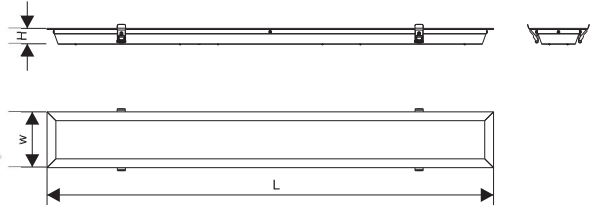

Powered by

tuya[®]

Intelligence
Inside

SURF SERIES

COMFORTABLE IN LIGHTING
AND EASY TO USE.

SURF

Parameters

Model	Power	LED Qty	Luminous Flux	Efficacy	Size
1200x150Embedded	36W	2835SMD180LEDS	2880LM	80Lm/W	120*15*4cm

Input Voltage: AC180-240V
 Frequency: 50/60Hz
 Power Factors: ≥ 0.5
 Efficiency: 90%
 CCT: 6000 ~ 6500K
 CRI: Ra ≥ 80
 Beam Angle: 120°
 Body Material: Aluminum+ IRON+PS
 Body Color: White
 Input Cable: 0.5mm²
 Installation: Embedded
 Protection: IP20
 Environment: -20°C ~ 40°C
 Longevity: 20,000h

Packing

Model	Weight/PC	Qty/CTN	Inner Box Size	Master CTN
1200x150Embedded	1.7kg	5	124x6.5x18.5cm	126x35x20.5cm

DETAILS